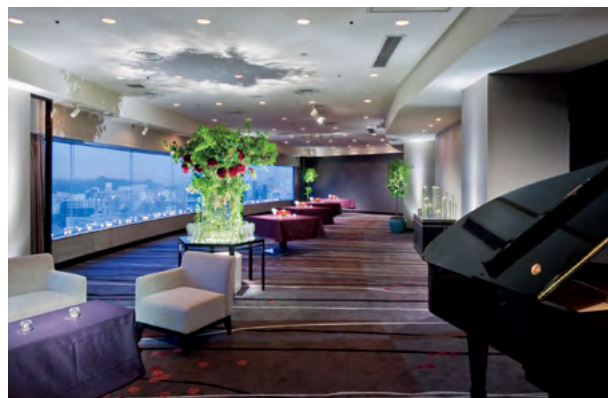

多彩なパーティー料理

パーティーでは、経験豊富なキッチンスタッフが作り上げる、北陸の山海の幸をふんだんに使用した多彩なお料理をご堪能いただけます。立食からコース料理まで、イベントにふさわしいスタイルのお料理をご提供いたします。

Banquet & Meeting Rooms

We offer nine banquet venues of various sizes, providing the ideal setting for a wide range of events. In addition, the adjacent Ishikawa Ongakudo, featuring a 1,560-seat concert hall, makes our hotel perfectly suited for large-scale MICE events and international conferences.

バンケット & ミーティングルーム

宴会場は大中小9会場あり、様々なイベントに最適な会場をご用意させていただきます。

また、1,560名収容のコンサートホールを有する石川県立音楽堂も隣接しており、大型のMICEや国際会議にも最適です。

Guest rooms

Our guest rooms are thoughtfully designed with every detail to ensure a comfortable and relaxing stay. At our breakfast buffet, featuring our 10 signature dishes "THE 10," you can experience the flavors and charm of Ishikawa and Kanazawa through cuisine.

Grand Banquet Hall “OOTORI”

A spacious 1,000 sqm ballroom with a 6m-high ceiling. Accommodates up to 600 guests seated or 1,000 standing. Ideal for international conferences and gala events. Divisible into two or three sections to suit your needs. A dedicated lift (3m high × 2.5m wide × 6m deep) allows easy transport of large exhibits, including automobiles.